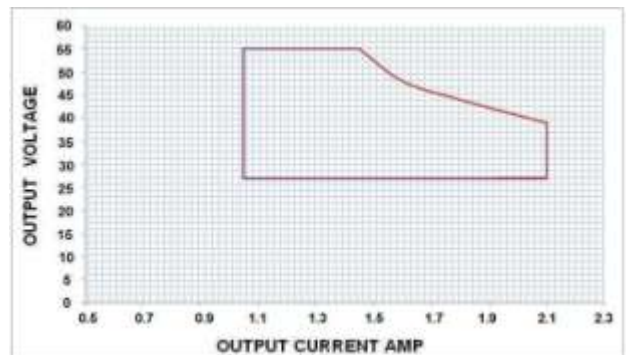

Lead Length

Colour	inch	cm
Black	5.9	15
White	5.9	15
Blue	5.9	15
Red	5.9	15
Gray	5.9	15
Purple	5.9	15

0-10V Dimmer

Compatibility Chart

LEVITON	LUTRON
DS710-10Z	NFTV
	DVTV-WH

Place the Programmable wand above the NFC Mark on the LED Driver to start programming