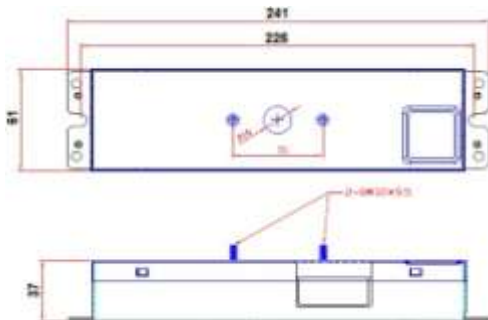

Universal Voltage 120-277V Electronic **Programmable (NFC)** LED Driver 0-10V Dimming
5-100%. Output Range of 27V to 55V for Single circuit 80W maximum.

Technical Specification:

Class 2 UL, CUL Recognized, ROHS Compliant
EMI FCC Parts 18, Subparts C, Class A
Rating: TL IP 30 Damp
Output Open/Short Protection
Min. Starting Temp: 0° C
Max. Case Temp: 90° C
Typical Efficiency 88%

Input Voltage range: $\pm 10\%$
Output Load range $\pm 5\%$
Input Frequency: 50/60HZ
THD: $< 20\%$
Power Factor Min: 0.90
Remote Wiring Distance Full Load: 18AWG -18 ft
Bottom Mount Studs

Case Size: Series FS3

Due to continuing efforts to offer improved products all specifications are subject to change without prior notice

INPUT VOLTAGE	INPUT CURRENT	INPUT WATTS	OUTPUT POWER WATTS MAX	OUTPUT VOLTAGE	OUTPUT CURRENT AMPS	MODEL
120	0.76	91	80	27 to 55V	1.05 - 2.1	PU2100C80WRBD5
277	0.33					

LIMITED WARRANTY

5 YEAR at maximum case temperature 75 deg C. 3 YEAR at maximum case temperature 90 deg C. Manufacturer warrants to the purchaser: Product will be free from defects in material or workmanship from the date of manufacture conditioned upon proper storage, installation, use, and maintenance and conformance with any recommendations of Manufacturer

Lead Length

Colour	inch	cm
Black	5.9	15
White	5.9	15
Blue	5.9	15
Red	5.9	15
Gray	5.9	15
Purple	5.9	15

0-10V Dimmer

Compatibility Chart

LEVITON	LUTRON
DS710-10Z	NFTV
	DVTV-WH

Place the Programmable wand above the NFC Mark on the LED Driver to start programming

WARNING: Always Disconnect Power Before Handling.
Case Should be Grounded. Install in Accordance with National and Local Electrical Codes.

Series FS3	L	W	H	ML
Case Size:	241mm	61mm	37mm	226mm
	9.5inch	2.4inch	1.46inch	8.9inch

1500 Marine Drive, #200 North Vancouver, BC V7P 1T7
TEL: 604-904-9533 FAX: 604-904-9634
EMAIL: sagelighting@shaw.ca www.sagelighting.com

Sage Lighting Ltd.