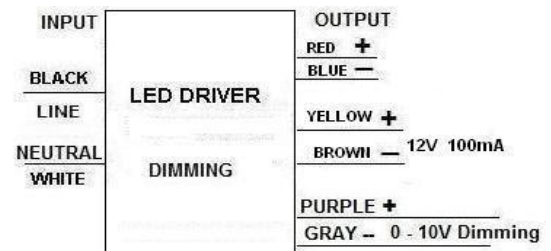

Auxiliary Output 12V DC 100mA

PRELIMINARY

Universal Voltage 120-277V Electronic Constant Current 1500mA LED Driver. 0-10V Dimming Dim to OFF. Output Range of 16V to 27V for Single circuit 40W maximum.

Technical Specification:

ROHS Compliant
EMI FCC Parts 18, Subparts C, Class A
Rating: IP 66 Damp, Dry
Output Open/Short Protection
Min. Starting Temp: - 40° C
Max. Case Temp: 90° C
Typical Efficiency: 84%

Input Voltage range: **+ 10%**
Output Load range **+ 5%**
Input Frequency: **50/60HZ**
THD: **< 20%**
Power Factor Min: **0.90**
Remote Wiring Distance Full Load: **18AWG -18 ft**

Case Size: Series MU

Due to continuing efforts to offer improved products all specifications are subject to change without prior notice

2/9/16

INPUT VOLTAGE	OUTPUT POWER WATTS MAX	INPUT CURRENT	INPUT WATTS	OUTPUT VOLTAGE	OUTPUT CURRENT AMPS	MODEL
120V-277V	40	0.4A - 0.18A	48	16V - 27V	1.5A	NU1500C40WSDOF

LIMITED WARRANTY

5 YEAR at maximum case temperature 75 deg C. 3 YEAR at maximum case temperature 90 deg C. Manufacturer warrants to the purchaser: Product will be free from defects in material or workmanship from the date of manufacture conditioned upon proper storage, installation, use, and maintenance and conformance with any recommendations of Manufacturer

Lead Length

Colour	inch	cm
Black	5.9	15
White	5.9	15
Blue	5.9	15
Red	5.9	15
Gray	5.9	15
Purple	5.9	15
Yellow	5.9	15
Brown	5.9	15

0-10V Dimmer

Compatibility Chart

LEVITON	LUTRON
DS710-10Z	NFTV
IP710-DL	

WARNING: Always Disconnect Power Before Handling.
Case Should be Grounded. Install in Accordance with National and Local Electrical Codes.

Series MU, MS L W H ML
Case Size: 241mm 43.8mm 29.5mm 226mm
9.5inch 1.72inch 1.16inch 8.9inch

1500 Marine Drive, #200 North Vancouver, BC V7P 1T7
TEL: 604-904-9533 FAX: 604-904-9634
EMAIL: sagelighting@shaw.ca www.sagelighting.com

*Sage
Lighting Ltd.*