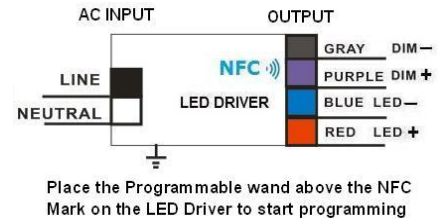

Lead Length

Colour	inch	cm
Black	5.9	15
White	5.9	15
Blue	5.9	15
Red	5.9	15
Gray	5.9	15
Purple	5.9	15

0-10V Dimmer

Compatibility Chart

LEVITON	LUTRON
DS710-10Z	NFTV
	DVTV-WH

WARNING: Always Disconnect Power Before Handling.
Case Should be Grounded. Install in Accordance with National and Local Electrical Codes.