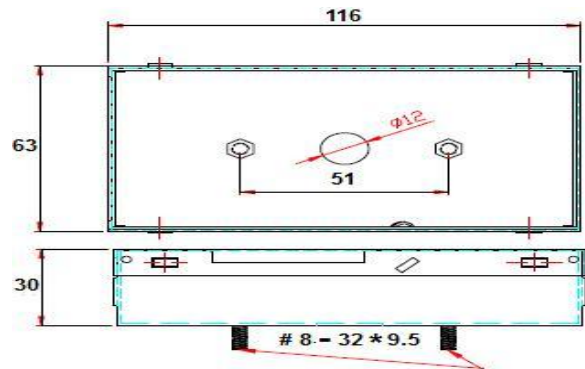

Technical Specification:

Class 2 UL, CUL Certified, ROHS Compliant
EMI FCC Parts 18, Subparts C, Class A
Rating: **Class P** IP 64 Damp Dry
Output Open/Short Protection
Min. Starting Temp: 0° C
Max. Case Temp: 90° C
Typical Efficiency 85%
Optional Dim to OFF at 1.25A

Input Voltage range: $\pm 10\%$
Output Load range $\pm 5\%$
Input Frequency: 50/60HZ
THD: $< 20\%$
Power Factor Min: 0.90
Remote Wiring Distance Full Load: 18AWG -18 ft
Bottom Mount Studs No Mounting Flange

Case Size: Series C1B

Due to continuing efforts to offer improved products all specifications are subject to change without prior notice

INPUT VOLTAGE	INPUT CURRENT	INPUT WATTS	OUTPUT POWER WATTS MAX	OUTPUT VOLTAGE	OUTPUT CURRENT AMPS	MODEL
120-277	0.3 - 0.13A	37	30	15 - 55	0.35 - 1.25	PU1250C30WSBD

LIMITED WARRANTY

5 YEAR at maximum case temperature 75 deg C. 3 YEAR at maximum case temperature 90 deg C. Manufacturer warrants to the purchaser: Product will be free from defects in material or workmanship from the date of manufacture conditioned upon proper storage, installation, use, and maintenance and conformance with any recommendations of Manufacturer

Lead Length

Colour	inch	cm
Black	5.9	15
White	5.9	15
Blue	5.9	15
Red	5.9	15
Gray	5.9	15
Purple	5.9	15

0-10V Dimmer

Compatibility Chart

LEVITON	LUTRON
DS710-10Z	NFTV
	DVTV-WH

WARNING: Always Disconnect Power Before Handling.
Case Should be Grounded. Install in Accordance with National and Local Electrical Codes.

Series C1B	L	W	H
Case Size:	116mm	63mm	30mm
Bottom Feed	4.56inch	2.48inch	1.18inch

1500 Marine Drive, #200 North Vancouver, BC V7P 1T7
TEL: 604-904-9533 FAX: 604-904-9634
EMAIL: sagelighting@shaw.ca www.sagelighting.com

Sage Lighting Ltd.