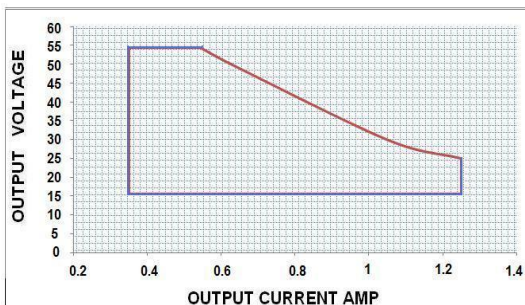

Lead Length

Colour	inch	cm
Black	5.9	15
White	5.9	15
Blue	5.9	15
Red	5.9	15
Gray	5.9	15
Purple	5.9	15

0-10V Dimmer

Compatibility Chart

LEVITON	LUTRON
DS710-10Z	NFTV
	DVTV-WH

WARNING: Always Disconnect Power Before Handling.
Case Should be Grounded. Install in Accordance with National and Local Electrical Codes.