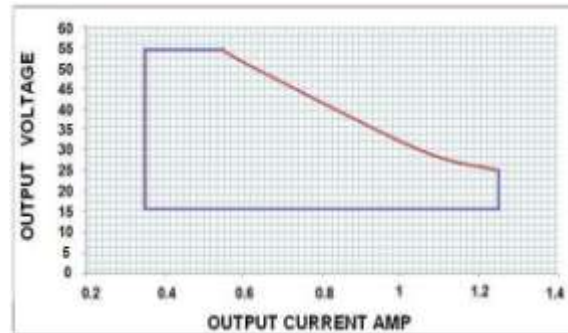

Lead Length

Colour	inch	cm
Black	5.9	15
White	5.9	15
Blue	5.9	15
Red	5.9	15
Gray	5.9	15
Purple	5.9	15

0-10V Dimmer

Compatibility Chart

LEVITON	LUTRON
DS710-10Z	NFTV
	DVTV-WH

Place the Programmable wand above the NFC Mark on the LED Driver to start programming