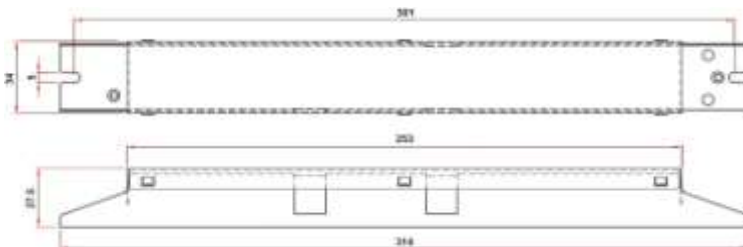

0-10V Dimmer

Compatibility Chart

LEVITON	LUTRON
DS710-10Z	NFTV
	DVTV-WH

	L	W	H	ML
Series E13	314 mm	34mm	27.5mm	301mm
Case Size:	12.36inch	1.34inch	1.08inch	11.85inch

WARNING: Always Disconnect Power Before Handling.
Case Should be Grounded. Install in Accordance with National and Local Electrical Codes.