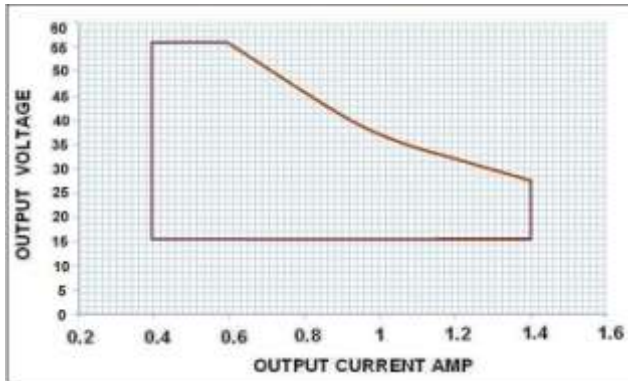

LED DRIVER Programmable 40W 0-10V Dimming

1-100% Output Range 15V to 55V Current 0.40A to 1.4A Max 40W

Class 2 Low Profile Slim Case Size with Terminal Blocks

Universal Voltage 120-277V Electronic **Programmable (NFC)** LED Driver 0-10V Dimming
1-100%. Output Range of 15V to 55V for Single circuit 40W maximum.

Technical Specification:

Class 2 UL, CUL Certified, ROHS Compliant
EMI FCC Parts 18, Subparts C, Class A
Rating: IP 30 Damp
Output Open/Short Protection
Min. Starting Temp: 0° C
Max. Case Temp: 90° C
Typical Efficiency 90%
DIM to OFF at 1.4A Optional

Input Voltage range: $\pm 10\%$
Output Load range $\pm 5\%$
Input Frequency: 50/60HZ
THD: < 20%
Power Factor Min: 0.90
Remote Wiring Distance Full Load: 18AWG -18 ft
Terminal Blocks

Case Size: Series E13

Due to continuing efforts to offer improved products all specifications are subject to change without prior notice

INPUT VOLTAGE	INPUT CURRENT	INPUT WATTS	OUTPUT POWER WATTS MAX	OUTPUT VOLTAGE	OUTPUT CURRENT AMPS	MODEL
120	0.40A	47	40	15 – 55V	0.4 - 1.4A	PU1400C40WSDE13
277	0.18A					

LIMITED WARRANTY

5 YEAR at maximum case temperature 75 deg C. 3 YEAR at maximum case temperature 90 deg C. Manufacturer warrants to the purchaser: Product will be free from defects in material or workmanship from the date of manufacture conditioned upon proper storage, installation, use, and maintenance and conformance with any recommendations of Manufacturer