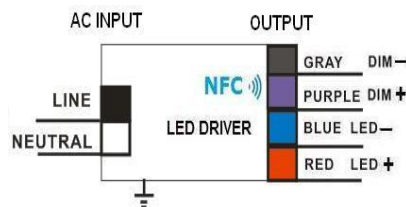

347V LED DRIVER Programmable 50W 0-10V Dimming

1-100% Output Range 15V to 55V Current 0.40A to 1.4A Max 50W

Class 2 Small Case Size - Bottom Mount Studs with leads No Mounting Flange

347V Electronic **Programmable (NFC)** LED Driver 0-10V Dimming **1-100%**. Output Range of 15V to 55V for Single circuit 50W maximum.

Technical Specification:

Class 2 UL, CUL Recognized, ROHS Compliant
EMI FCC Parts 18, Subparts C, Class A
Rating: TL IP 64 Damp
Output Open/Short Protection
Min. Starting Temp: 0° C
Max. Case Temp: 90° C
Typical Efficiency 90%

Input Voltage range: $\pm 10\%$
Output Load range $\pm 5\%$
Input Frequency: 50/60HZ
THD: $< 20\%$
Power Factor Min: 0.90
Remote Wiring Distance Full Load: 18AWG -18 ft
Bottom Mount Studs

Case Size: Series C1B

Due to continuing efforts to offer improved products all specifications are subject to change without prior notice

2/1/17

INPUT VOLTAGE	INPUT CURRENT	INPUT WATTS	OUTPUT POWER WATTS MAX	OUTPUT VOLTAGE	OUTPUT CURRENT AMPS	MODEL
347	0.17A	59	50	15 - 55	0.4 - 1.4	PC1400C50WSB-D1

LIMITED WARRANTY

5 YEAR at maximum case temperature 75 deg C. 3 YEAR at maximum case temperature 90 deg C. Manufacturer warrants to the purchaser: Product will be free from defects in material or workmanship from the date of manufacture conditioned upon proper storage, installation, use, and maintenance and conformance with any recommendations of Manufacturer

0-10V Dimmer Compatibility Chart

LEVITON	LUTRON
DS710-10Z	NFTV
	DVTV-WH

Place the Programmable wand above the NFC Mark on the LED Driver to start programming