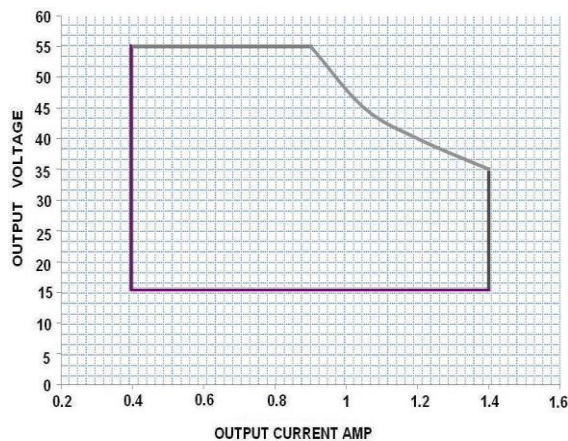

347V LED DRIVER Programmable 50W 0-10V Dimming

1-100% Output Range 15V to 55V Current 0.40A to 1.4A Max 50W

Class 2 Small Case Size - Bottom Mount Studs with leads No Mounting Flange

347V Electronic **Programmable (NFC)** LED Driver 0-10V Dimming **1-100%**. Output Range of 15V to 55V for Single circuit 50W maximum.

Technical Specification:

Class 2 UL, CUL Recognized, ROHS Compliant
EMI FCC Parts 18, Subparts C, Class A
Rating: TL IP 64 Damp
Output Open/Short Protection
Min. Starting Temp: 0° C
Max. Case Temp: 90° C
Typical Efficiency 90%

Input Voltage range: $\pm 10\%$
Output Load range $\pm 5\%$
Input Frequency: 50/60HZ
THD: $< 20\%$
Power Factor Min: 0.90
Remote Wiring Distance Full Load: 18AWG -18 ft
Bottom Mount Studs

Case Size: Series C1B

Due to continuing efforts to offer improved products all specifications are subject to change without prior notice

2/1/17

INPUT VOLTAGE	INPUT CURRENT	INPUT WATTS	OUTPUT POWER WATTS MAX	OUTPUT VOLTAGE	OUTPUT CURRENT AMPS	MODEL
347	0.17A	59	50	15 - 55	0.4 - 1.4	PC1400C50WSB-D1

LIMITED WARRANTY

5 YEAR at maximum case temperature 75 deg C. 3 YEAR at maximum case temperature 90 deg C. Manufacturer warrants to the purchaser: Product will be free from defects in material or workmanship from the date of manufacture conditioned upon proper storage, installation, use, and maintenance and conformance with any recommendations of Manufacturer

0-10V Dimmer Compatibility Chart

LEVITON	LUTRON
DS710-10Z	NFTV
	DVTV-WH

Place the Programmable wand above the NFC Mark on the LED Driver to start programming