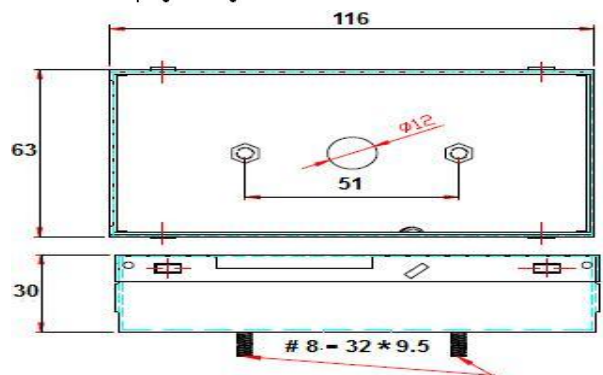

**Case Size: Series C1B**

Due to continuing efforts to offer improved products all specifications are subject to change without prior notice

2/1/17

INPUT VOLTAGE	INPUT CURRENT	INPUT WATTS	OUTPUT POWER WATTS MAX	OUTPUT VOLTAGE	OUTPUT CURRENT AMPS	MODEL
347	0.17A	59	50	15 - 55	0.4 - 1.4	PC1400C50WSB-D1

**0-10V Dimmer Compatibility Chart**

LEVITON	LUTRON
DS710-10Z	NFTV
	DVTV-WH

Place the Programmable wand above the NFC Mark on the LED Driver to start programming

**Series C1B**  
**Case Size:** L 116cm W 63mm H 30mm  
**Bottom Feed:** 4.56inch 2.48inch 1.18inch