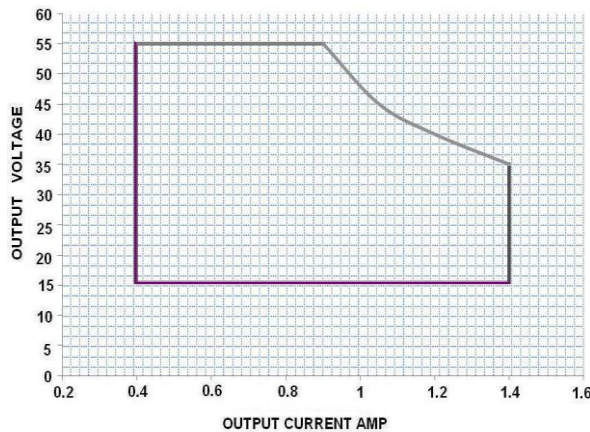

LED DRIVER Programmable 50W 0-10V Dimming

1-100% Output Range 15V to 55V Current 0.40A to 1.4A Max 50W

Class 2 Small Case Size with Side leads

Universal Voltage 120-277V Electronic **Programmable (NFC)** LED Driver 0-10V Dimming
1-100%. Output Range of 15V to 55V for Single circuit 50W maximum.

Technical Specification:

Class 2 UL, CUL Recognized, ROHS Compliant
EMI FCC Parts 18, Subparts C, Class A
Rating: TL IP 64 Damp
Output Open/Short Protection
Min. Starting Temp: 0° C
Max. Case Temp: 90° C
Typical Efficiency 90%

Input Voltage range: $\pm 10\%$
Output Load range $\pm 5\%$
Input Frequency: 50/60HZ
THD: < 20%
Power Factor Min: 0.90
Remote Wiring Distance Full Load: 18AWG -18 ft

Case Size: Series C1U

Due to continuing efforts to offer improved products all specifications are subject to change without prior notice

2/1/17

INPUT VOLTAGE	INPUT CURRENT	INPUT WATTS	OUTPUT POWER WATTS MAX	OUTPUT VOLTAGE	OUTPUT CURRENT AMPS	MODEL
120	0.50	59	50	15 - 55	0.4 - 1.4	PU1400C50WS-D1
277	0.22					

LIMITED WARRANTY

5 YEAR at maximum case temperature 75 deg C. 3 YEAR at maximum case temperature 90 deg C. Manufacturer warrants to the purchaser: Product will be free from defects in material or workmanship from the date of manufacture conditioned upon proper storage, installation, use, and maintenance and conformance with any recommendations of Manufacturer

Place the Programmable wand above the NFC Mark on the LED Driver to start programming

0-10V Dimmer Compatibility Chart

LEVITON	LUTRON
DS710-10Z	NFTV
	DVTV-WH