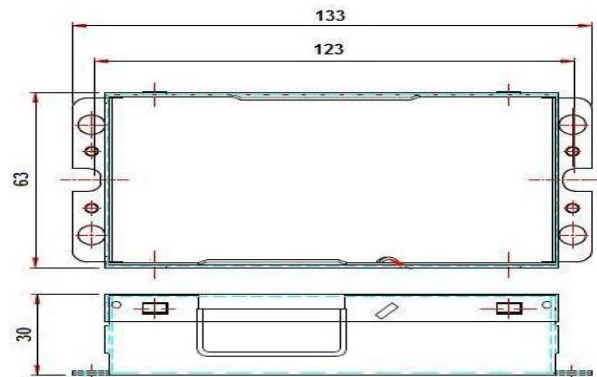

#### 0-10V Dimmer Compatibility Chart

LEVITON	LUTRON
DS710-10Z	NFTV
	DVTV-WH

**Series C1U** L W H ML  
 Case Size: 133mm 63mm 30mm 123mm  
 5.23inch 2.48inch 1.18inch 4.84inch

**WARNING: Always Disconnect Power Before Handling.**  
**Case Should be Grounded. Install in Accordance with National and Local Electrical Codes.**