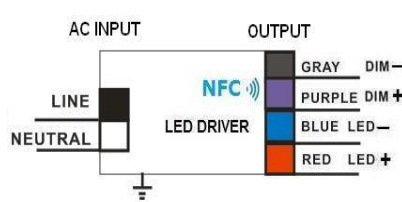

LED DRIVER Programmable 50W 0-10V Dimming

1-100% Output Range 15V to 55V Current 0.40A to 1.4A Max 50W

Class 2 Small Case Size with Side leads

Universal Voltage 120-277V Electronic **Programmable (NFC)** LED Driver 0-10V Dimming
1-100%. Output Range of 15V to 55V for Single circuit 50W maximum.

Technical Specification:

Class 2 UL, CUL Recognized, ROHS Compliant
EMI FCC Parts 18, Subparts C, Class A
Rating: TL IP 64 Damp
Output Open/Short Protection
Min. Starting Temp: 0° C
Max. Case Temp: 90° C
Typical Efficiency 90%

Input Voltage range: $\pm 10\%$
Output Load range $\pm 5\%$
Input Frequency: 50/60HZ
THD: < 20%
Power Factor Min: 0.90
Remote Wiring Distance Full Load: 18AWG -18 ft

Case Size: Series C1U

Due to continuing efforts to offer improved products all specifications are subject to change without prior notice

2/1/17

INPUT VOLTAGE	INPUT CURRENT	INPUT WATTS	OUTPUT POWER WATTS MAX	OUTPUT VOLTAGE	OUTPUT CURRENT AMPS	MODEL
120	0.50	59	50	15 - 55	0.4 - 1.4	PU1400C50WS-D1
277	0.22					

LIMITED WARRANTY

5 YEAR at maximum case temperature 75 deg C. 3 YEAR at maximum case temperature 90 deg C. Manufacturer warrants to the purchaser: Product will be free from defects in material or workmanship from the date of manufacture conditioned upon proper storage, installation, use, and maintenance and conformance with any recommendations of Manufacturer

Place the Programmable wand above the NFC Mark on the LED Driver to start programming

0-10V Dimmer Compatibility Chart

LEVITON	LUTRON
DS710-10Z	NFTV
	DVTV-WH