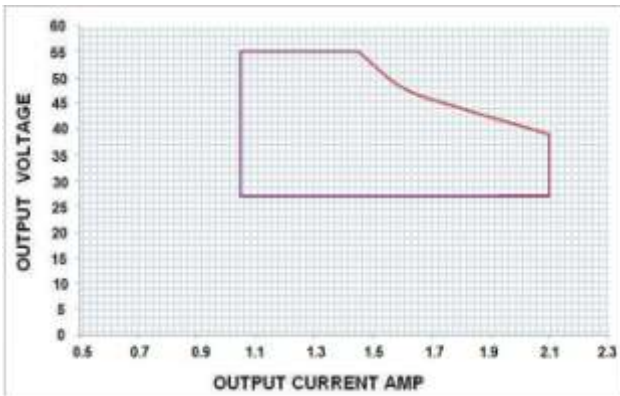

LED DRIVER Programmable 80W 0-10V Dimming

5-100% Output Range of 27V to 55V Current 1.05A to 2.1A Max 80W

Class 2 Low Profile Slim Case Size with Terminal Blocks

Universal Voltage 120-277V Electronic **Programmable (NFC)** LED Driver 0-10V Dimming
5-100%. Output Range of 15V to 55V for Single circuit 80W maximum

Technical Specification:

Class 2 UL, CUL Certified, ROHS Compliant
EMI FCC Parts 18, Subparts C, Class A
Rating: **TL Class P** IP 30 Damp, Dry
Output Open/Short Protection
Min. Starting Temp: 0° C
Max. Case Temp: 90° C
Typical Efficiency 90%

Input Voltage range: $\pm 10\%$
Output Load range $\pm 5\%$
Input Frequency: 50/60HZ
THD: < 20%
Power Factor Min: 0.90
Remote Wiring Distance Full Load: 18AWG -18 ft
Terminal Blocks

Case Size: Series E14

Due to continuing efforts to offer improved products all specifications are subject to change without prior notice

1/3/18

INPUT VOLTAGE	INPUT CURRENT	INPUT WATTS	OUTPUT POWER WATTS MAX	OUTPUT VOLTAGE	OUTPUT CURRENT AMPS	MODEL
120	0.76	89	80	27 – 55V	1.05 - 2.1	PU2100C80WSD
277	0.33					

LIMITED WARRANTY

5 YEAR at maximum case temperature 75 deg C. 3 YEAR at maximum case temperature 90 deg C. Manufacturer warrants to the purchaser: Product will be free from defects in material or workmanship from the date of manufacture conditioned upon proper storage, installation, use, and maintenance and conformance with any recommendations of Manufacturer