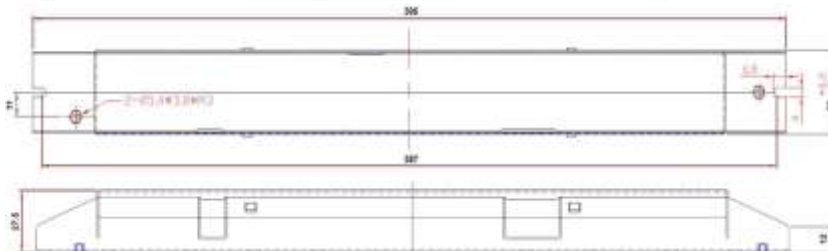

0-10V Dimmer

Compatibility Chart

LEVITON	LUTRON
DS710-10Z	NFTV
	DVTV-WH

Series E 14 L W H ML
 Case Size: 395mm 38 mm 27.5 mm 387mm
 15.5inch 1.49incl 1.08inch 15.2inch

WARNING: Always Disconnect Power Before Handling.
Case Should be Grounded. Install in Accordance with National and Local Electrical Codes.

Both Positive & Negative Output Connectors are equal - similar electrical position
 Place the Programmable wand above the NFC Mark on the LED Driver to start programming

1500 Marine Drive, #200 North Vancouver, BC V7P 1T7
 TEL: 604-904-9533 FAX: 604-904-9634
 EMAIL: sagelighting@shaw.ca www.sagelighting.com