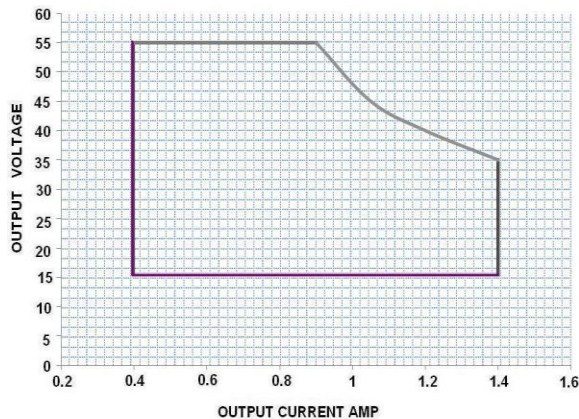

347V LED DRIVER Programmable 50W 0-10V Dimming

Output Range 15V to 55V Current 0.40A to 1.4A Max 50W

Class 2 Small Case Size with leads

347V Electronic **Programmable (NFC)** LED Driver 0-10V Dimming. Output Range of 15V to 55V for Single circuit 50W maximum.

Technical Specification:

Class 2 UL, CUL Recognized, ROHS Compliant
EMI FCC Parts 18, Subparts C, Class A
Rating: TL IP 64 Damp
Output Open/Short Protection
Min. Starting Temp: - 40° C
Max. Case Temp: 90° C
Typical Efficiency 85%

Input Voltage range: $\pm 10\%$
Output Load range $\pm 5\%$
Input Frequency: 50/60HZ
THD: $< 20\%$
Power Factor Min: 0.90
Remote Wiring Distance Full Load: 18AWG -18 ft

Case Size: Series C1U

Due to continuing efforts to offer improved products all specifications are subject to change without prior notice

2/9/16

INPUT VOLTAGE	INPUT CURRENT	INPUT WATTS	OUTPUT POWER WATTS MAX	OUTPUT VOLTAGE	OUTPUT CURRENT AMPS	MODEL
347	0.16A	60	50	15 - 55	0.4 - 1.4	PC1400C50WSDIM

LIMITED WARRANTY

5 YEAR at maximum case temperature 75 deg C. 3 YEAR at maximum case temperature 90 deg C. Manufacturer warrants to the purchaser: Product will be free from defects in material or workmanship from the date of manufacture conditioned upon proper storage, installation, use, and maintenance and conformance with any recommendations of Manufacturer

0-10V Dimmer

Compatibility Chart

LEVITON	LUTRON
DS710-10Z	NFTV
	DVTV-WH