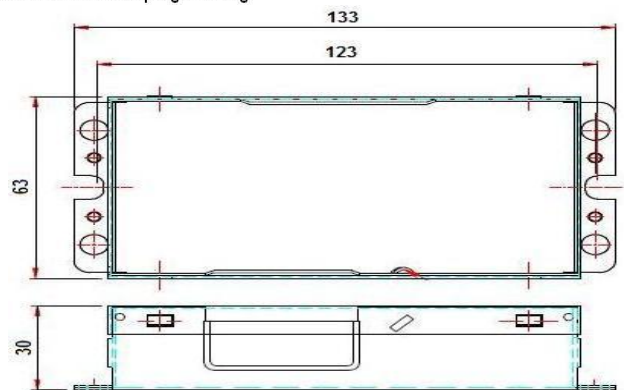

0-10V Dimmer

Compatibility Chart

| LEVITON | LUTRON |
|-----------|---------|
| DS710-10Z | NFTV |
| | DVTV-WH |

Series C1U L W H ML
 Case Size: 133mm 63mm 30mm 123mm
 5.23inch 2.48inch 1.18inch 4.84inch