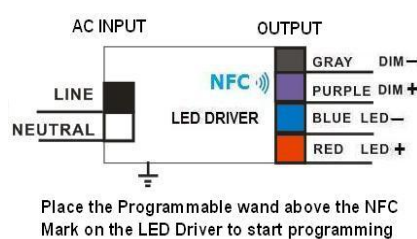

347V LED DRIVER Programmable 50W 0-10V Dimming

Output Range 15V to 55V Current 0.40A to 1.4A Max 50W

Class 2 Small Case Size with leads

347V Electronic **Programmable (NFC)** LED Driver 0-10V Dimming. Output Range of 15V to 55V for Single circuit 50W maximum.

Technical Specification:

Class 2 UL, CUL Recognized, ROHS Compliant
EMI FCC Parts 18, Subparts C, Class A
Rating: TL IP 64 Damp
Output Open/Short Protection
Min. Starting Temp: - 40° C
Max. Case Temp: 90° C
Typical Efficiency 85%

Input Voltage range: $\pm 10\%$
Output Load range $\pm 5\%$
Input Frequency: 50/60HZ
THD: $< 20\%$
Power Factor Min: 0.90
Remote Wiring Distance Full Load: 18AWG -18 ft

Case Size: Series C1U

Due to continuing efforts to offer improved products all specifications are subject to change without prior notice

2/9/16

INPUT VOLTAGE	INPUT CURRENT	INPUT WATTS	OUTPUT POWER WATTS MAX	OUTPUT VOLTAGE	OUTPUT CURRENT AMPS	MODEL
347	0.16A	60	50	15 - 55	0.4 - 1.4	PC1400C50WSDIM

LIMITED WARRANTY

5 YEAR at maximum case temperature 75 deg C. 3 YEAR at maximum case temperature 90 deg C. Manufacturer warrants to the purchaser: Product will be free from defects in material or workmanship from the date of manufacture conditioned upon proper storage, installation, use, and maintenance and conformance with any recommendations of Manufacturer

0-10V Dimmer

Compatibility Chart

LEVITON	LUTRON
DS710-10Z	NFTV
	DVTV-WH