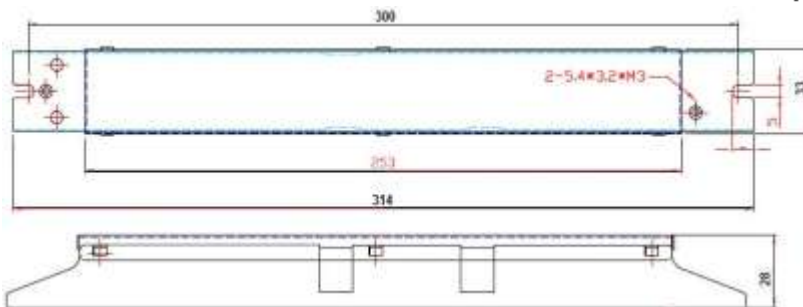

0-10V Dimmer Compatibility Chart

LEVITON	LUTRON
DS710-10Z	NFTV
	DTV-WH

	L	W	H	ML
Series E13	314 mm	33 mm	28mm	300 mm
Case Size:	12.36inch	1.29inch	1.1inch	11.81inch

WARNING: Always Disconnect Power Before Handling. Case Should be Grounded. Install in Accordance with National and Local Electrical Codes.

Both Positive & Negative Output Connectors are equal - similar electrical position. Place the Programmable wand above the NFC Mark on the LED Driver to start programming

1500 Marine Drive, #200 North Vancouver, BC V7P 1T7
 TEL: 604-904-9533 FAX: 604-904-9634
 EMAIL: sagelighting@shaw.ca www.sagelighting.com