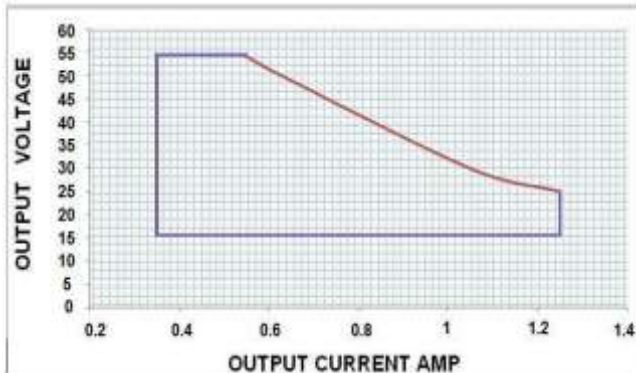

LED DRIVER Programmable 30W 0-10V Dimming

Output Range 15V to 55V Current 0.35A to 1.25A Max 30W

Class 2 Low Profile Slim Case Size with Terminal Blocks

Universal Voltage 120-277V Electronic **Programmable (NFC)** LED Driver 0-10V Dimming. Output Range of 15V to 55V for Single circuit 30W maximum.

Technical Specification:

Class 2 UL, CUL Recognized, ROHS Compliant
EMI FCC Parts 18, Subparts C, Class A
Rating: TL IP 30 Damp, Dry
Output Open/Short Protection
Min. Starting Temp: - 40° C
Max. Case Temp: 90° C
Typical Efficiency 82%

Input Voltage range: $\pm 10\%$
Output Load range $\pm 5\%$
Input Frequency: 50/60HZ
THD: < 20%
Power Factor Min: 0.90
Remote Wiring Distance Full Load: 18AWG -18 ft
Terminal Blocks

Case Size: Series E13

Due to continuing efforts to offer improved products all specifications are subject to change without prior notice

2/9/16

INPUT VOLTAGE	INPUT CURRENT	INPUT WATTS	OUTPUT POWER WATTS MAX	OUTPUT VOLTAGE	OUTPUT CURRENT AMPS	MODEL
120-277	0.3 - 0.13A	37	30	15 - 55V	0.35 - 1.25	PU1250C30WSDIM-E13

LIMITED WARRANTY

5 YEAR at maximum case temperature 75 deg C. 3 YEAR at maximum case temperature 90 deg C. Manufacturer warrants to the purchaser: Product will be free from defects in material or workmanship from the date of manufacture conditioned upon proper storage, installation, use, and maintenance and conformance with any recommendations of Manufacturer