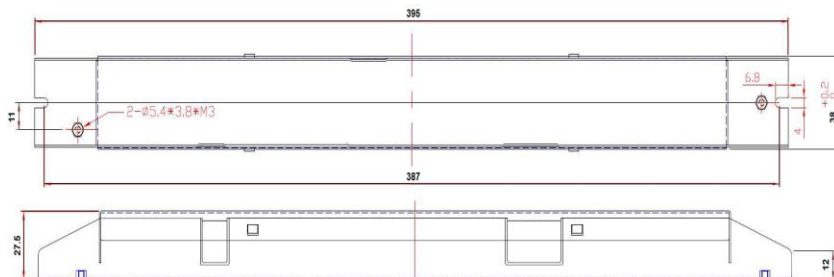

0-10V Dimmer

Compatibility Chart

LEVITON	LUTRON
DS710-10Z	NFTV
	DVTV-WH

Series E 14 L W H ML
 Case Size: 395mm 38 mm 27.5 mm 387mm
 15.5inch 1.49inch 1.08inch 15.2inch

**WARNING: Always Disconnect Power Before Handling.
 Case Should be Grounded. Install in Accordance
 with National and Local Electrical Codes.**

Both Positive & Negative Output Connectors are equal - similar electrical position
 Place the Programmable wand above the NFC Mark on the LED Driver to start programming

1500 Marine Drive, #200 North Vancouver, BC V7P 1T7
 TEL: 604-904-9533 FAX: 604-904-9634
 EMAIL: sagelighting@shaw.ca www.sagelighting.com