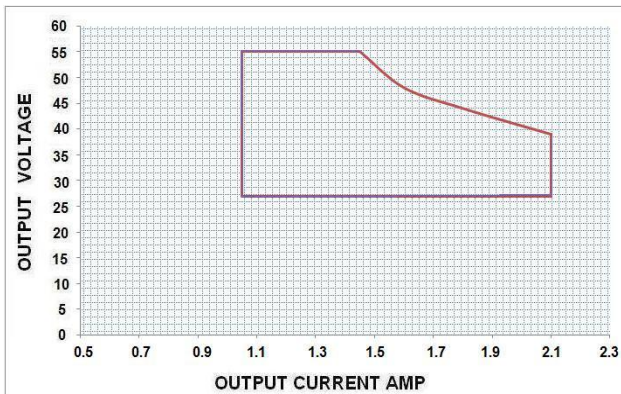

LED DRIVER Programmable 80W 0-10V Dimming

Output Range of 27V to 55V Current 1.05A to 2.1A Max **80W**

Class 2 Low Profile Slim Case Size with Terminal Blocks

Universal Voltage 120-277V Electronic **Programmable (NFC)** LED Driver 0-10V Dimming. Output Range of 15V to 55V for Single circuit 80W maximum

Technical Specification:

Class 2 UL, CUL Recognized, ROHS Compliant
EMI FCC Parts 18, Subparts C, Class A
Rating: TL IP 34 Damp
Output Open/Short Protection
Min. Starting Temp: - 40° C
Max. Case Temp: 90° C
Typical Efficiency 88%

Input Voltage range: $\pm 10\%$
Output Load range $\pm 5\%$
Input Frequency: 50/60HZ
THD: $< 20\%$
Power Factor Min: 0.90
Remote Wiring Distance Full Load: 18AWG -18 ft
Terminal Blocks

Case Size: Series E14

Due to continuing efforts to offer improved products all specifications are subject to change without prior notice

2/9/16

INPUT VOLTAGE	INPUT CURRENT	INPUT WATTS	OUTPUT POWER WATTS MAX	OUTPUT VOLTAGE	OUTPUT CURRENT AMPS	MODEL
120	0.76	91	80	27 - 55	1.05 - 2.1	PU2100C80WSDIM
277	0.33					

LIMITED WARRANTY

5 YEAR at maximum case temperature 75 deg C. 3 YEAR at maximum case temperature 90 deg C. Manufacturer warrants to the purchaser: Product will be free from defects in material or workmanship from the date of manufacture conditioned upon proper storage, installation, use, and maintenance and conformance with any recommendations of Manufacturer