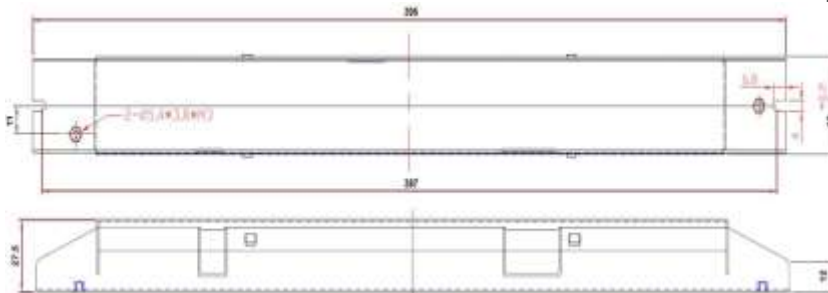

0-10V Dimmer

Compatibility Chart

LEVITON	LUTRON
DS710-10Z	NFTV
	DVTV-WH

Series E 14 L W H ML
 Case Size: 395mm 38 mm 27.5 mm 387mm
 15.5inch 1.49inch 1.08inch 15.2inch

WARNING: Always Disconnect Power Before Handling.
 Case Should be Grounded. Install in Accordance with National and Local Electrical Codes.