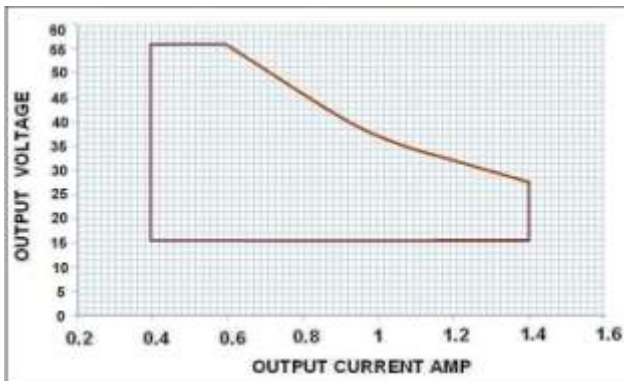

LED DRIVER Programmable 40W 0-10V Dimming

1-100% Output Range 15V to 55V Current 0.40A to 1.4A Max 40W

Class 2 Low Profile Slim Case Size with Terminal Blocks

Universal Voltage 120-277V Electronic **Programmable (NFC)** LED Driver 0-10V Dimming
1-100%. Output Range of 15V to 55V for Single circuit 40W maximum.

Technical Specification:

Class 2 UL, CUL Recognized, ROHS Compliant
EMI FCC Parts 18, Subparts C, Class A
Rating: TL IP 30 Damp
Output Open/Short Protection
Min. Starting Temp: 0° C
Max. Case Temp: 90° C
Typical Efficiency 88%

Input Voltage range: $\pm 10\%$
Output Load range $\pm 5\%$
Input Frequency: 50/60HZ
THD: < 20%
Power Factor Min: 0.90
Remote Wiring Distance Full Load: 18AWG -18 ft
Terminal Blocks

Case Size: Series E13

Due to continuing efforts to offer improved products all specifications are subject to change without prior notice

3/3/18

INPUT VOLTAGE	INPUT CURRENT	INPUT WATTS	OUTPUT POWER WATTS MAX	OUTPUT VOLTAGE	OUTPUT CURRENT AMPS	MODEL
120	0.40A	47	40	15 - 55V	0.4 - 1.4A	PU1400C40WSD1-E13
277	0.18A					

LIMITED WARRANTY

5 YEAR at maximum case temperature 75 deg C. 3 YEAR at maximum case temperature 90 deg C. Manufacturer warrants to the purchaser: Product will be free from defects in material or workmanship from the date of manufacture conditioned upon proper storage, installation, use, and maintenance and conformance with any recommendations of Manufacturer