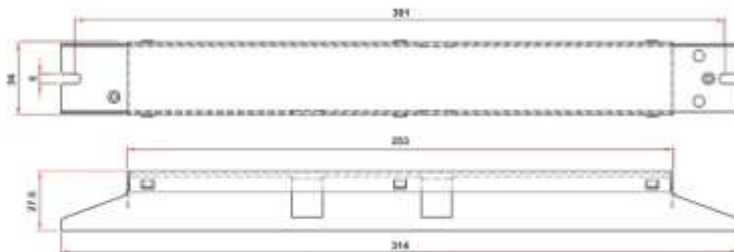

0-10V Dimmer Compatibility Chart

LEVITON	LUTRON
DS710-10Z	NFTV
	DVTV-WH

	L	W	H	ML
Series E13	314 mm	34mm	27.5mm	301mm
Case Size:	12.36inch	1.34inch	1.08inch	11.85inch

WARNING: Always Disconnect Power Before Handling.
Case Should be Grounded. Install in Accordance with National and Local Electrical Codes.